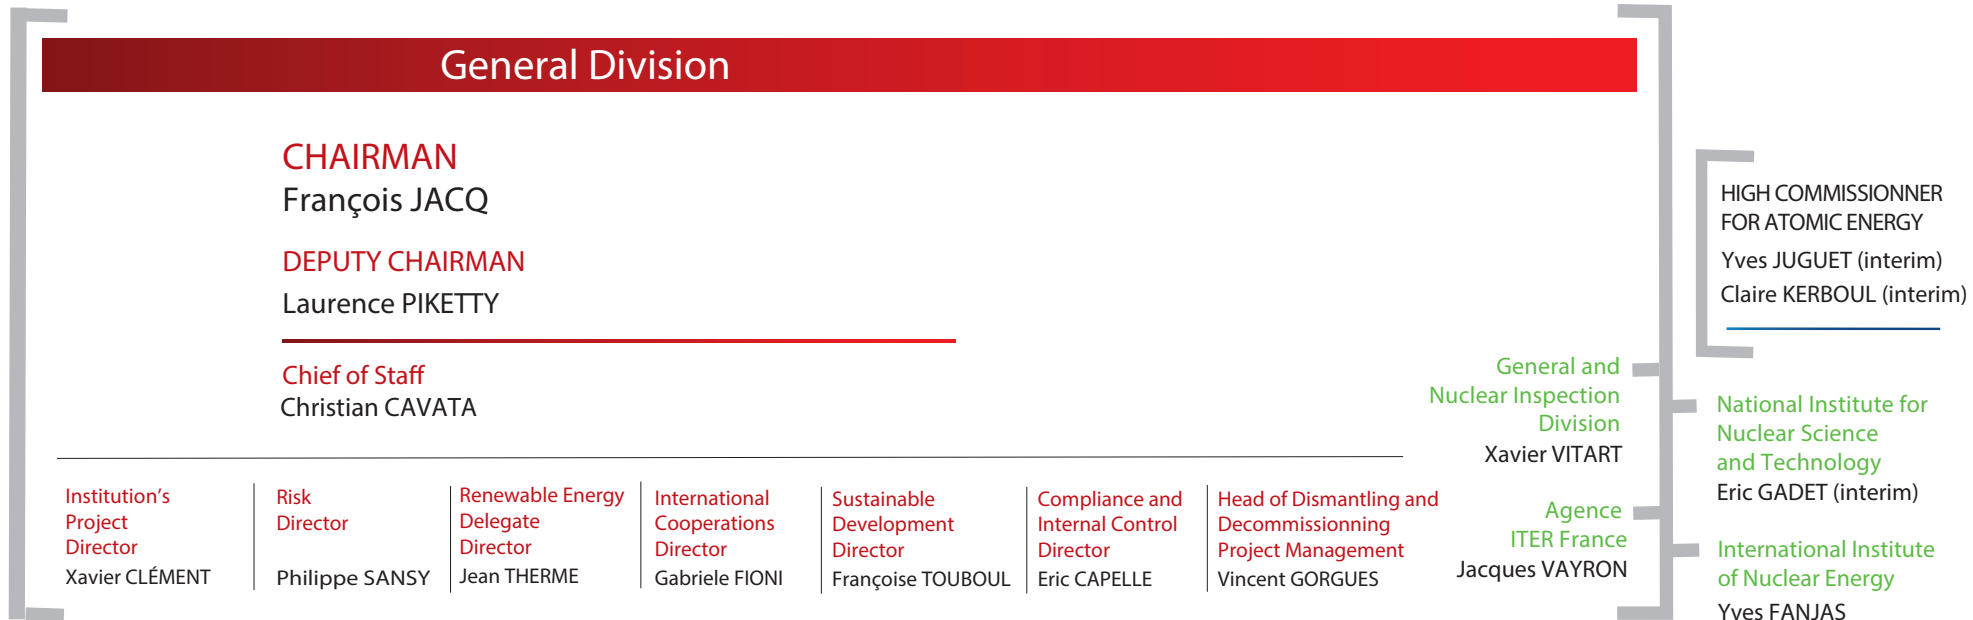

ORGANISATION CHART

Operational Divisions

Military Applications Division François GELEZNIKOFF	Nuclear Energy Division Philippe STOHR	Fundamental Research Division Vincent BERGER	Technological Research Division Stéphane SIEBERT
Cesta Centre Jean-Pierre GIANNINI	Cadarache Centre Jean-Michel MOREY (interim)	Paris-Saclay Centre Michel BÉDOUCHA	Grenoble Centre Philippe BOURGUIGNON
DAM Île-de-France Centre Pierre BOUCHET	Marcoule Centre Philippe GUIBERTEAU		
Gramat Centre Bénédicte GUILPART			
Le Ripault Centre Yvan MARTIN			
Valduc Centre François BUGAUT			

Fonctional Divisions

Purchasing and Strategic Partners Division Franck LÉNA	International Relations Division Anne LAZAR-SURY
Strategic Analysis Division Monica de VIRGILIIS	Human Ressources and Social Relations Division Armelle MESNARD
Communication Division Marie-Ange FOLACCI	Nuclear Safety and Security Division Jean-Luc VO VAN QUI
Programmes and Financial Division Marie-Astrid RAVON-BERENGUER	Information Systems Division Louis ARRIVET
Legal Affairs Division Florence TOUÏTOU-DURAND	